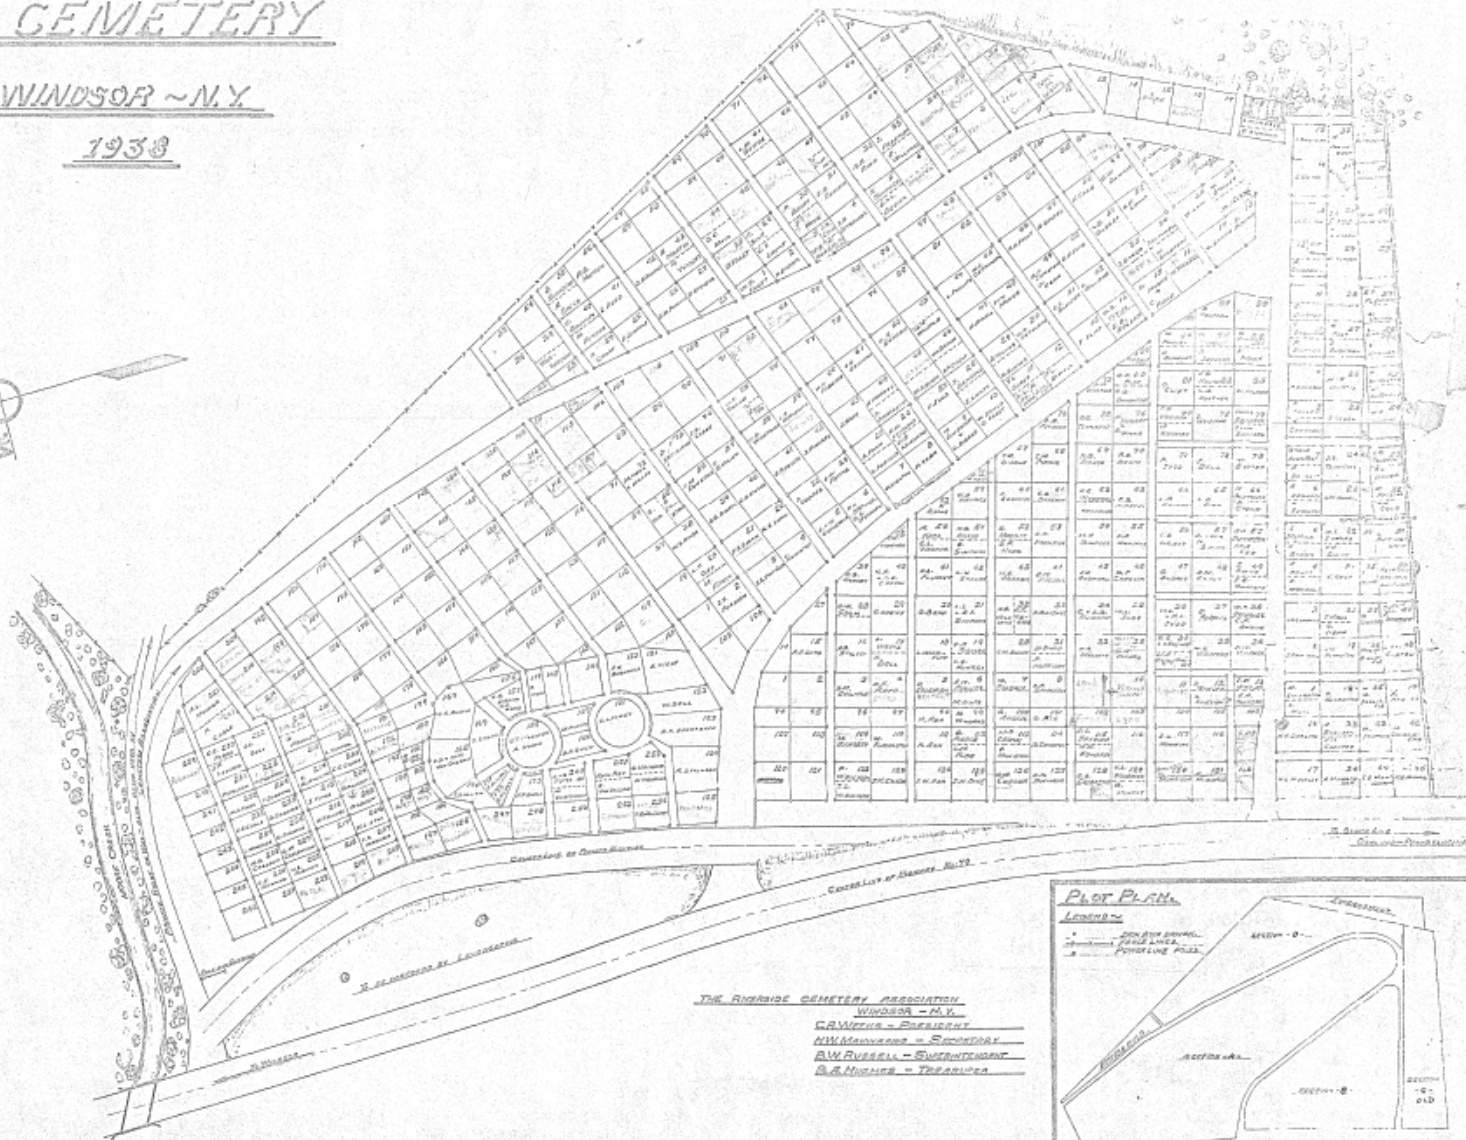

# RIVERSIDE CEMETERY

WINDSOR ~ N.Y.

1938

THE RIVERSIDE CEMETERY ASSOCIATION  
WINDSOR - N.Y.  
C. R. WILSON - SECRETARY  
M. W. McNEIL - SUPERVISOR  
R. W. RUSSELL - SUPERVISOR  
G. R. NICHOLS - TREASURER

REVISIONS AND MAP BY: HENRY C. SPENCER  
Copyright 1938